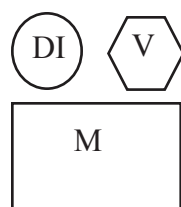

# Mark Jungers & The Whistling Mules Stage Plot 2008

Guitar  
Amp

Bass  
Amp

**Wes:**  
Mandolin,  
fiddle, vocals

**Adrian:**  
Lead guitar,  
dobro, vocals

**Mark:**  
Lead vocals, rhythm  
guitar, harmonica

**Josh:**  
Bass guitar, Upright bass

Stage Right

Stage Left

Audience