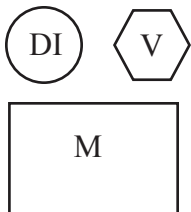

Notes:

4 Line cords for DIs. Most members use their own DI boxes

4 Vocal mics on boom stands

2-4 Monitors, as available (even mixes in each)

Occasioanlly, guitar amp not used.

Contact:

Joy Jungers 512.357.6160, cell-512.753.9626

Mark Jungers & The Whistling Mules Stage Plot 2008

Guitar
Amp

Bass
Amp

Wes:
Mandolin,
fiddle, vocals