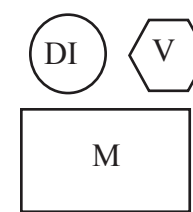

# Mark Jungers & The Whistling Mules Stage Plot 2008

Guitar  
Amp

Bass  
Amp

**Wes:**  
Mandolin,  
fiddle, vocals

**Adrian:**  
Lead guitar,  
dobro, vocals

**Mark:**  
Lead vocals, rhythm  
guitar, harmonica

**Josh:**  
Bass guitar, Upright bass

Stage Right

Stage Left

Audience